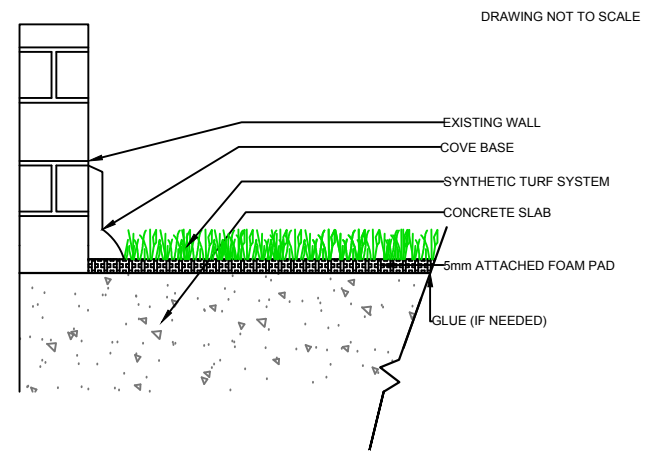

CURB

WALL

EQUIPMENT

EQUIPMENT

**ALL SPORTS TURF
PL357**

GrassTex
 Transforming Turf Technology
 www.GRASS-TEX.COM
 800-544-0439