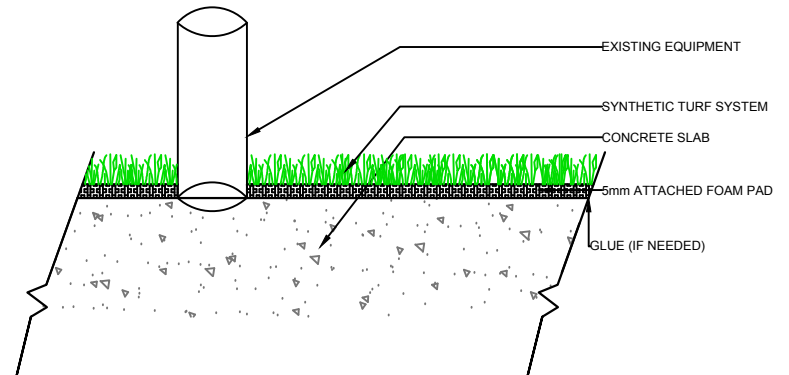

CURB

WALL

EQUIPMENT

EQUIPMENT

**ALL SPORTS TURF
PL357**

GrassTex
 Transforming Turf Technology
 www.GRASS-TEX.COM
 800-544-0439