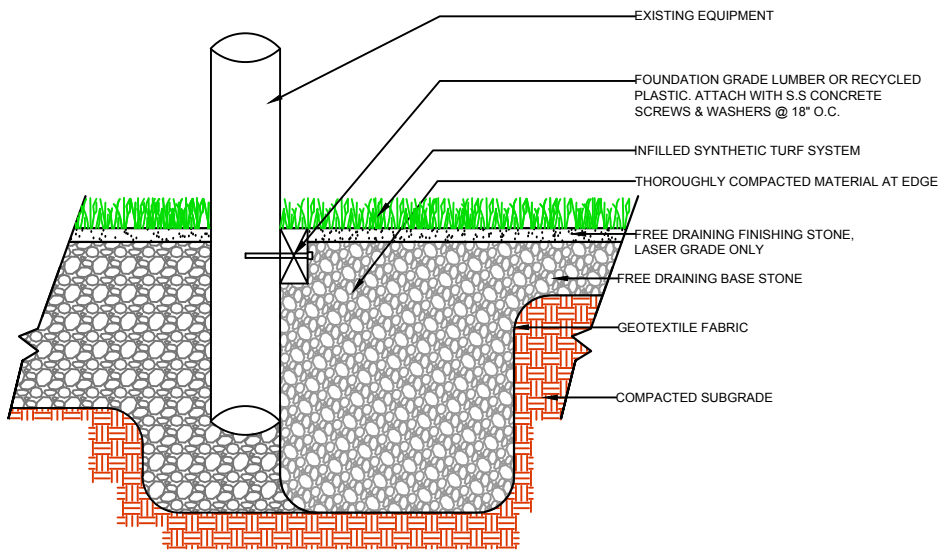

CURB

WALL

EQUIPMENT

EQUIPMENT

**ALL SPORTS TURF
PL357**

GrassTex
 Transforming Turf Technology
 www.GRASS-TEX.COM
 800-544-0439