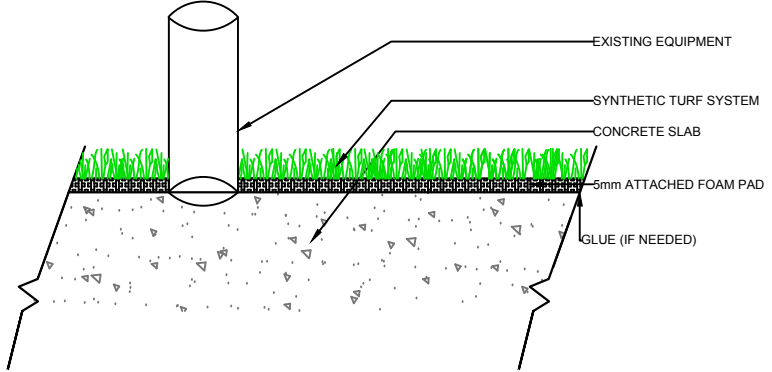

CURB

WALL

EQUIPMENT

EQUIPMENT

**ARENA PRO
AT755**

GrassTex
 Transforming Turf Technology
 www.GRASS-TEX.COM
 800-544-0439