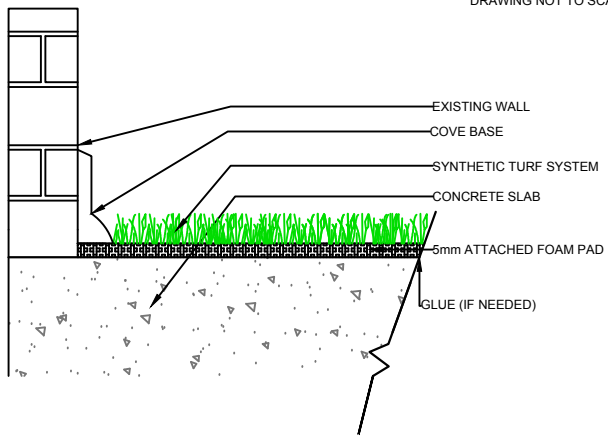

CURB

WALL

EQUIPMENT

EQUIPMENT

**ARENA PRO
AT755**

GrassTex
 Transforming Turf Technology
 www.GRASS-TEX.COM
 800-544-0439