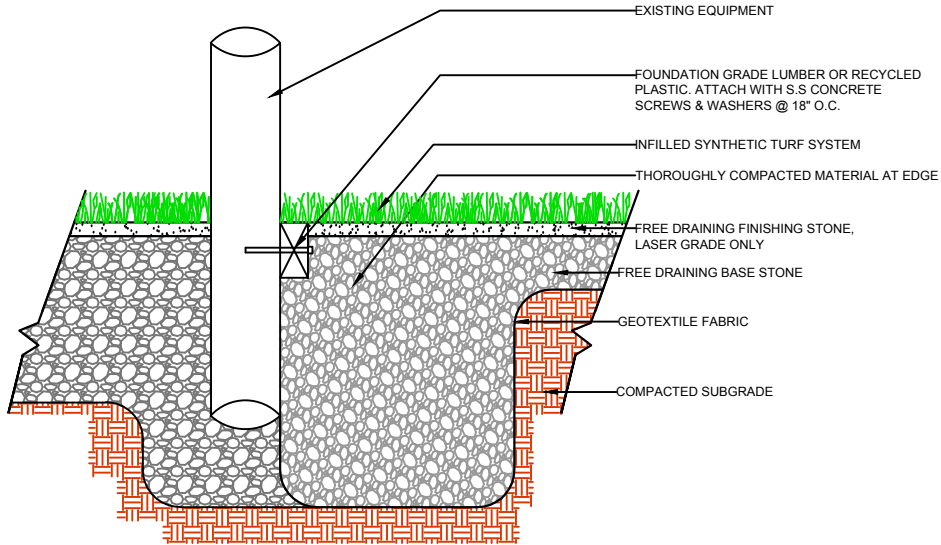

CURB

WALL

EQUIPMENT

EQUIPMENT

**ARENA PRO
AT755**

GrassTex
 Transforming Turf Technology
 www.GRASS-TEX.COM
 800-544-0439