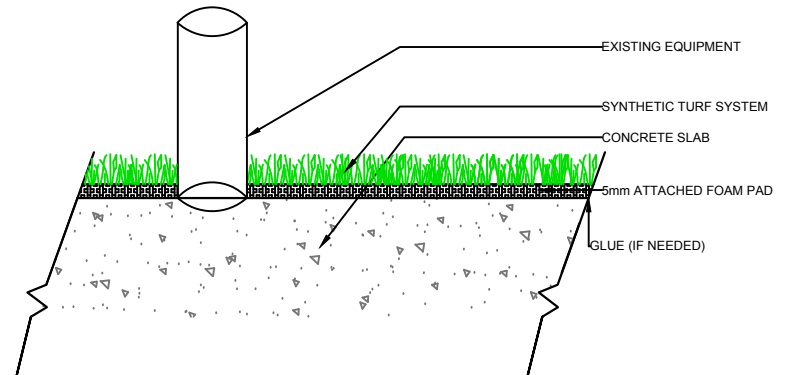

CURB

WALL

EQUIPMENT

EQUIPMENT

**BERMUDA
PL705**

GrassTex
 Transforming Turf Technology
 WWW.GRASS-TEX.COM
 800-544-0439