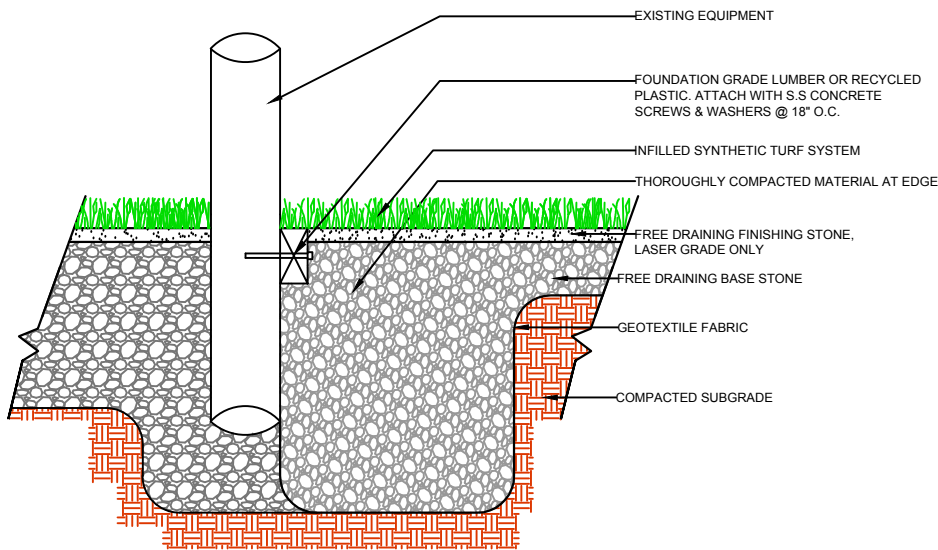

CURB

WALL

EQUIPMENT

EQUIPMENT

**BERMUDA
PL705**

GrassTex
 Transforming Turf Technology
 WWW.GRASS-TEX.COM
 800-544-0439