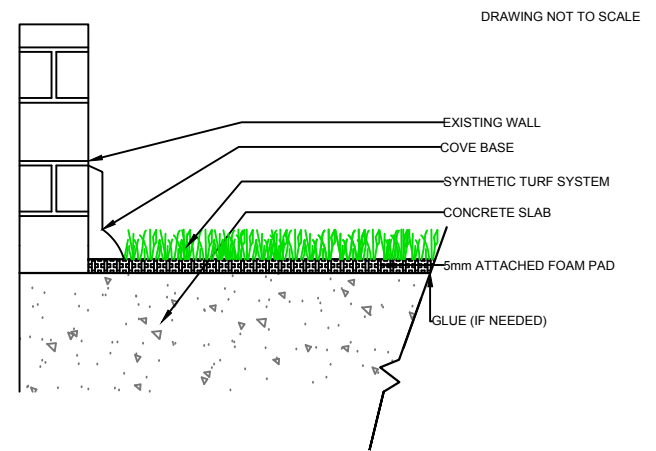

CURB

WALL

EQUIPMENT

EQUIPMENT

**BERMUDA
PL705**

GrassTex
 Transforming Turf Technology
 WWW.GRASS-TEX.COM
 800-544-0439