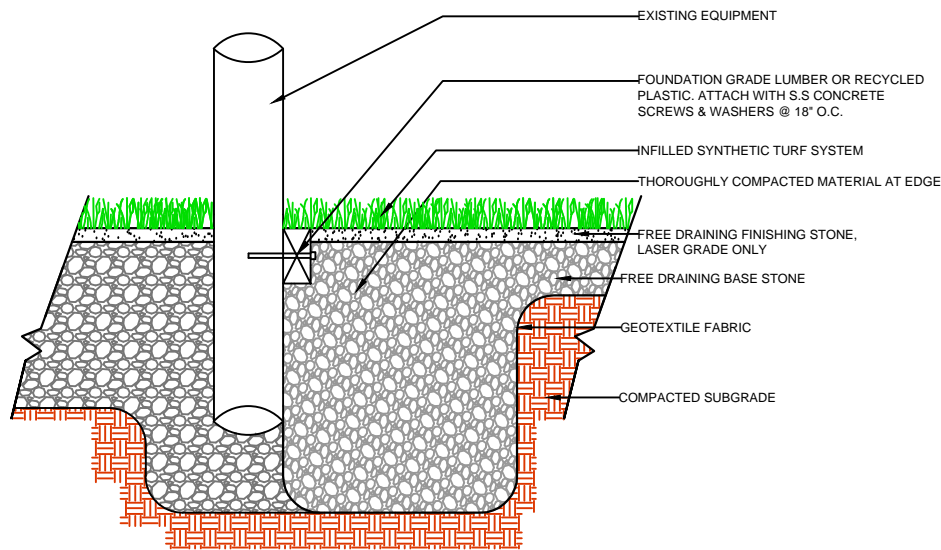

CURB

WALL

EQUIPMENT

EQUIPMENT

**BUNKER TURF
PL914**

GrassTex
 Transforming Turf Technology
 www.GRASS-TEX.COM
 800-544-0439