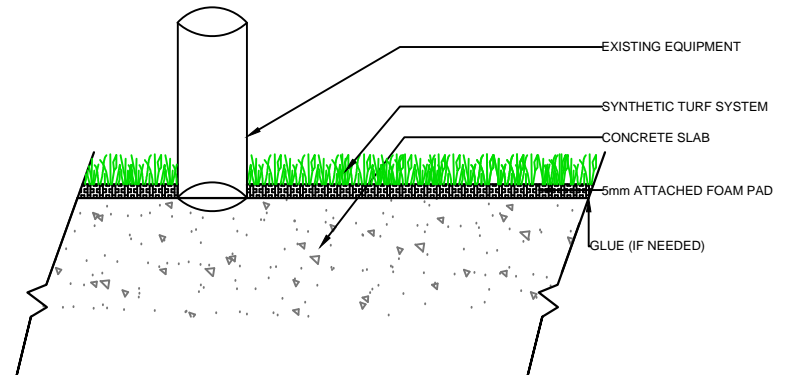

CURB

WALL

EQUIPMENT

EQUIPMENT

**BUNKER TURF
PL914**

GrassTex
 Transforming Turf Technology
 www.GRASS-TEX.COM
 800-544-0439