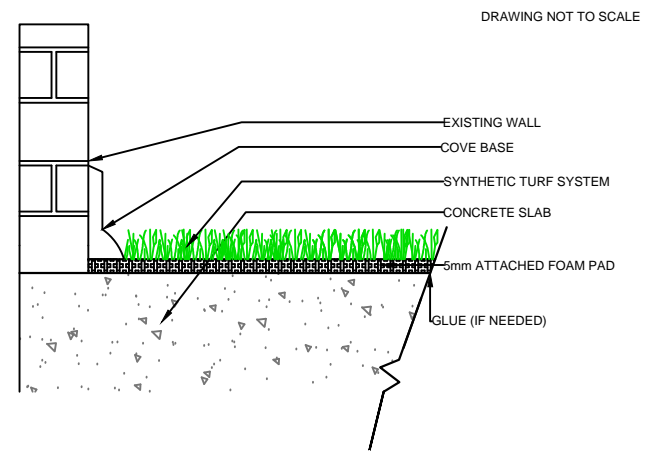

CURB

WALL

EQUIPMENT

EQUIPMENT

**BUNKER TURF
PL914**

GrassTex
 Transforming Turf Technology
 www.GRASS-TEX.COM
 800-544-0439