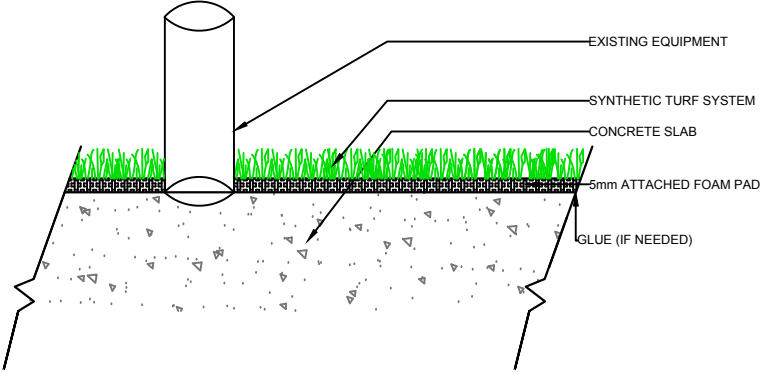

CURB

WALL

EQUIPMENT

EQUIPMENT

CARMEL BAY
PL920

GrassTex
 Transforming Turf Technology
 www.GRASS-TEX.COM
 800-544-0439