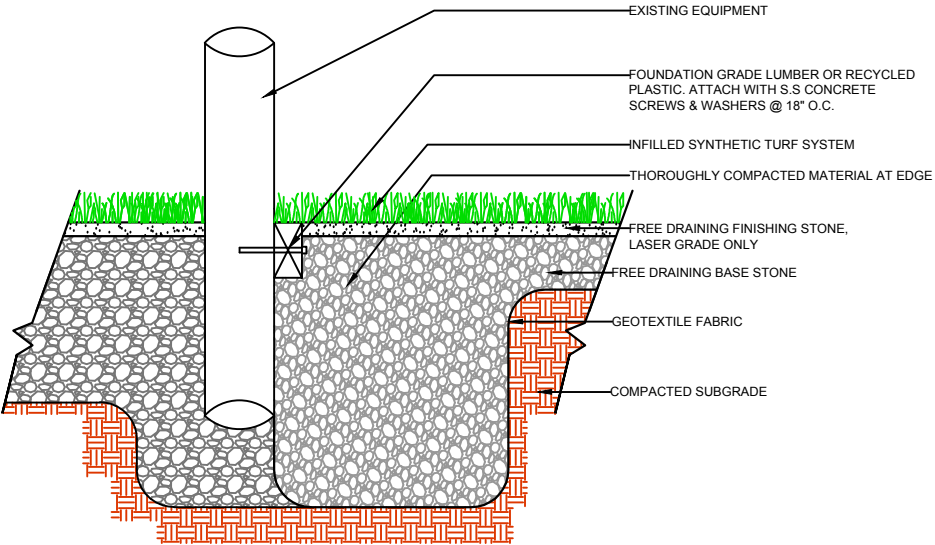

CURB

WALL

EQUIPMENT

EQUIPMENT

CARMEL BAY
PL920

GrassTex
 Transforming Turf Technology
 www.GRASS-TEX.COM
 800-544-0439