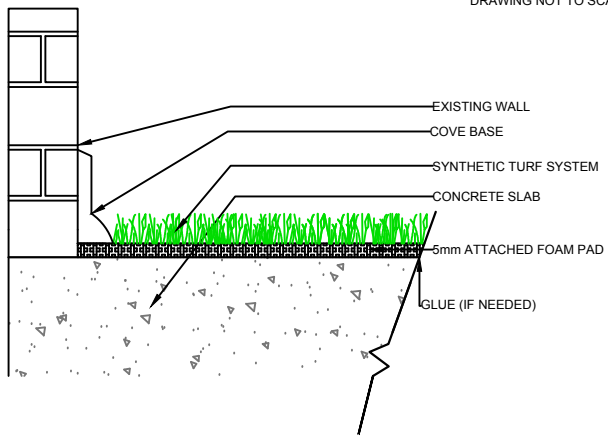

CURB

WALL

EQUIPMENT

EQUIPMENT

CARMEL BAY
PL920

GrassTex
 Transforming Turf Technology
 www.GRASS-TEX.COM
 800-544-0439