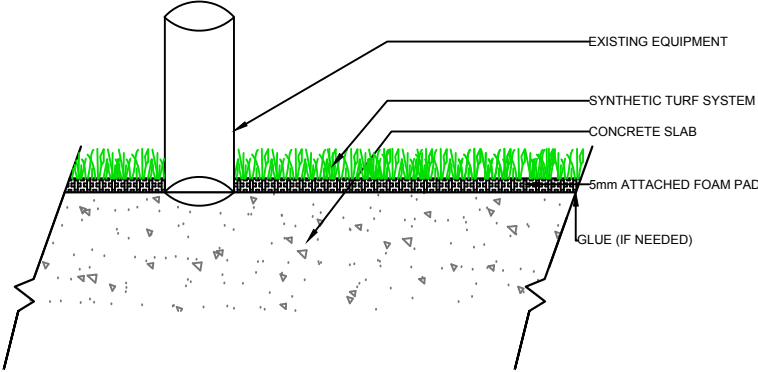

DRAWING NOT TO SCALE

CURB

WALL

EQUIPMENT

EQUIPMENT

CATALINA
PL919

GrassTex
 Transforming Turf Technology
 www.GRASS-TEX.COM
 800-544-0439