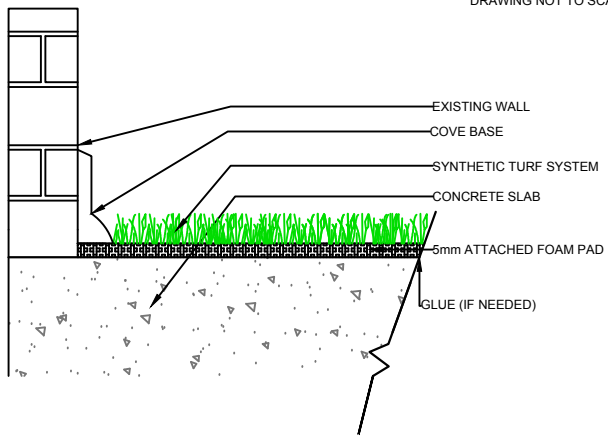

DRAWING NOT TO SCALE

CURB

WALL

EQUIPMENT

EQUIPMENT

CATALINA
PL919

GrassTex
 Transforming Turf Technology
 www.GRASS-TEX.COM
 800-544-0439