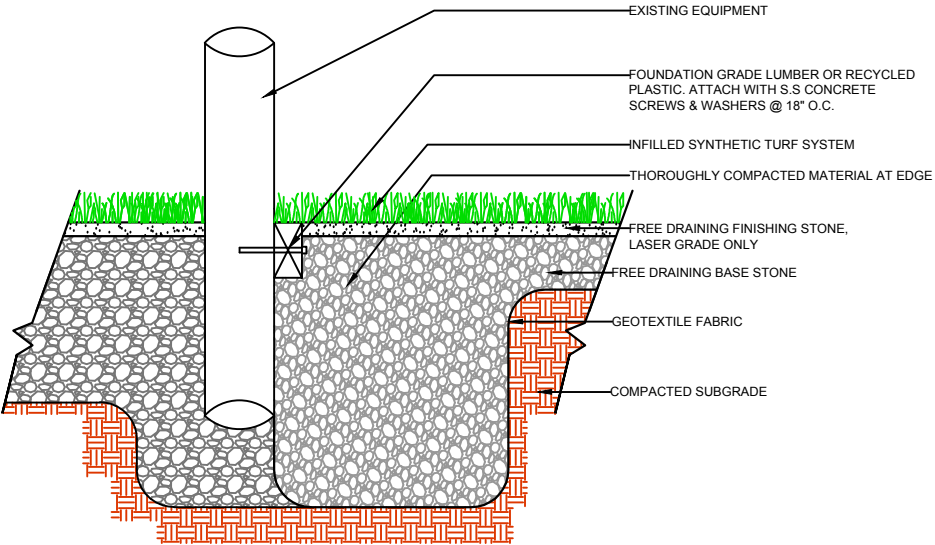

DRAWING NOT TO SCALE

CURB

WALL

EQUIPMENT

EQUIPMENT

CATALINA
PL919

GrassTex
 Transforming Turf Technology
 www.GRASS-TEX.COM
 800-544-0439