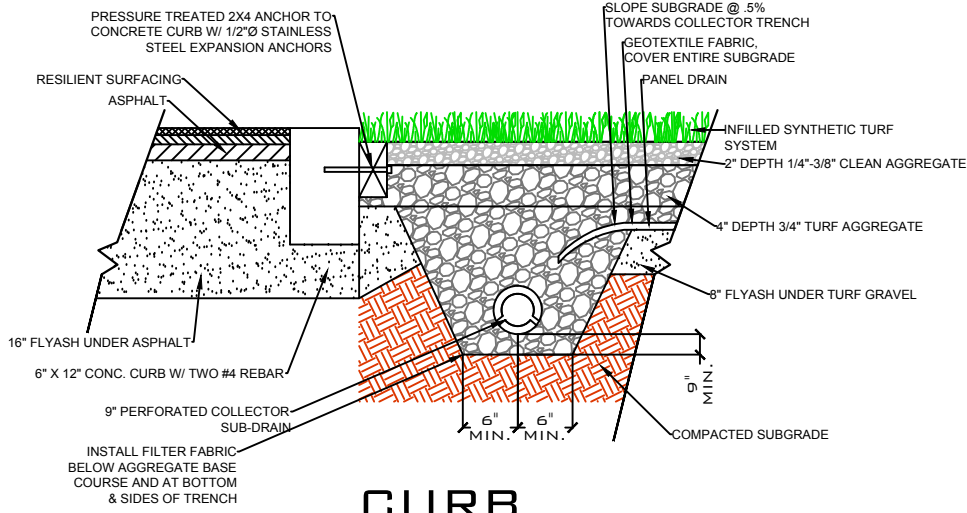

DRAWING NOT TO SCALE

CURB

WALL

EQUIPMENT

EQUIPMENT

CATALINA
PL919

GrassTex
 Transforming Turf Technology
 www.GRASS-TEX.COM
 800-544-0439