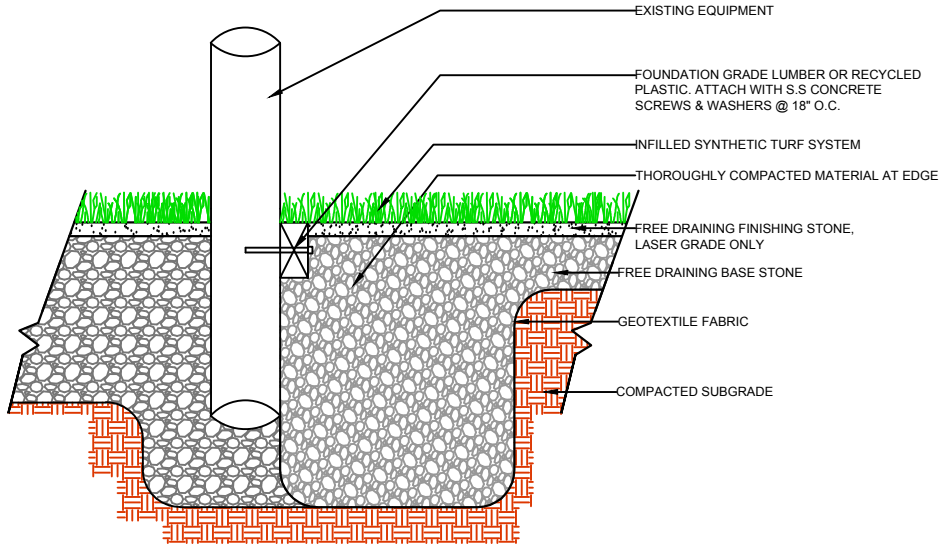

DRAWING NOT TO SCALE

CURB

WALL

EQUIPMENT

EQUIPMENT

**FAST TRAC
AT755E**

GrassTex
 Transforming Turf Technology
 WWW.GRASS-TEX.COM
 800-544-0439