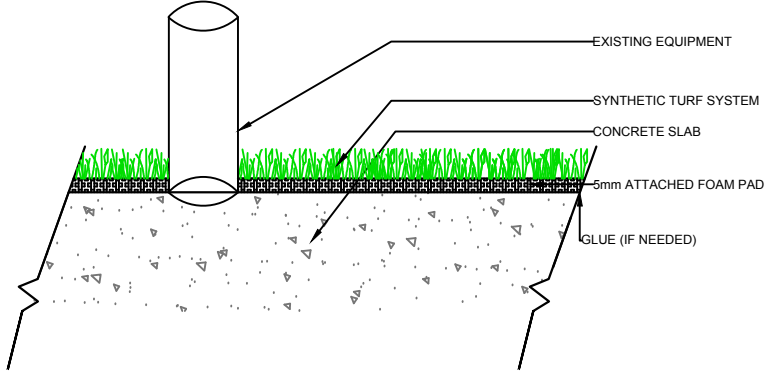

DRAWING NOT TO SCALE

CURB

WALL

EQUIPMENT

EQUIPMENT

**FAST TRAC
AT755E**

GrassTex
 Transforming Turf Technology
 WWW.GRASS-TEX.COM
 800-544-0439