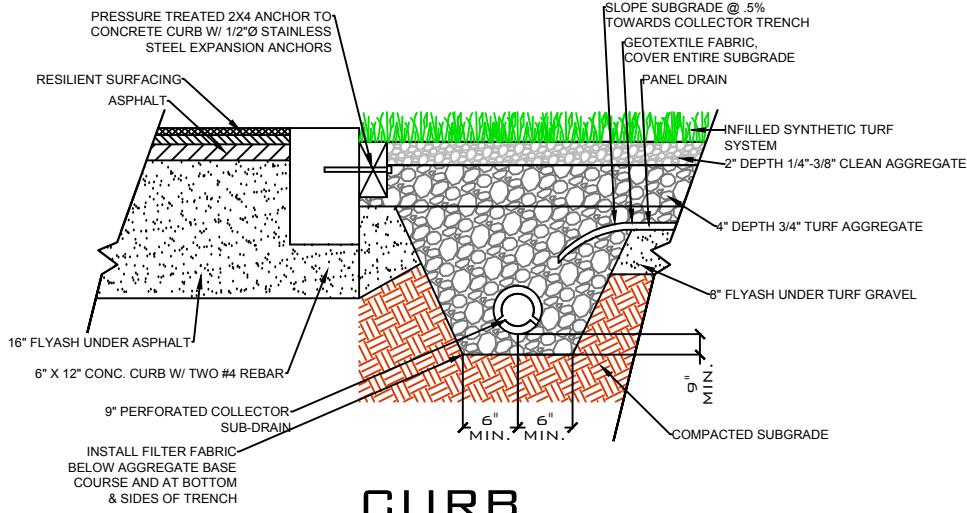

DRAWING NOT TO SCALE

CURB

WALL

EQUIPMENT

EQUIPMENT

**FAST TRAC
AT755E**

GrassTex
 Transforming Turf Technology
 WWW.GRASS-TEX.COM
 800-544-0439