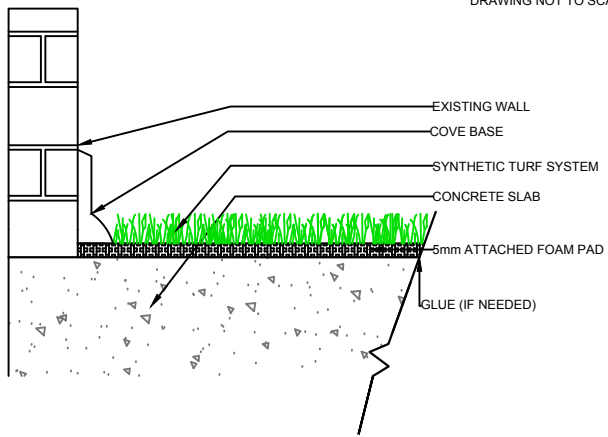

DRAWING NOT TO SCALE

CURB

WALL

EQUIPMENT

EQUIPMENT

**FAST TRAC
AT755E**

GrassTex
 Transforming Turf Technology
 WWW.GRASS-TEX.COM
 800-544-0439