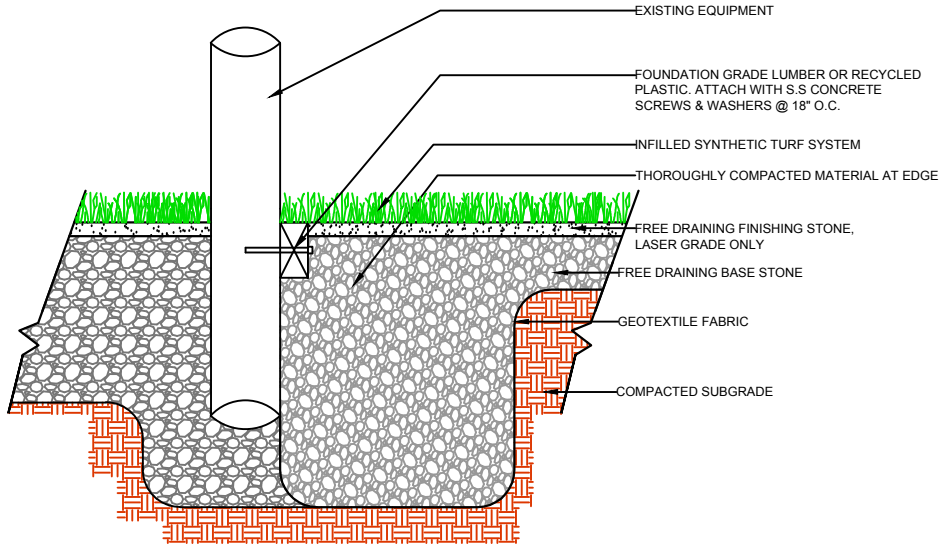

DRAWING NOT TO SCALE

CURB

WALL

EQUIPMENT

EQUIPMENT

LA JOLLA
PL921

GrassTex
 Transforming Turf Technology
 WWW.GRASS-TEX.COM
 800-544-0439