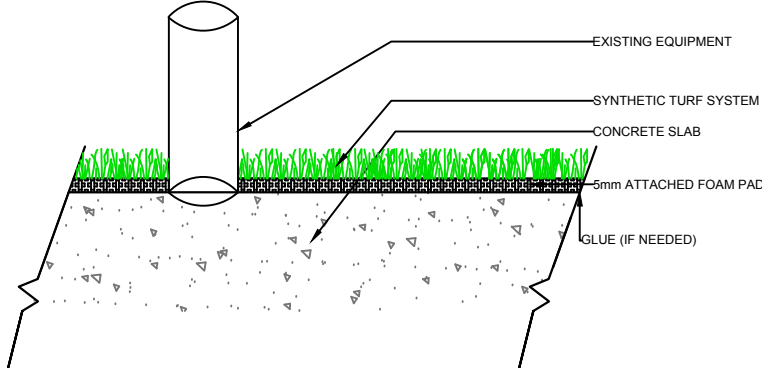

DRAWING NOT TO SCALE

CURB

WALL

EQUIPMENT

EQUIPMENT

LA JOLLA
PL921

GrassTex
 Transforming Turf Technology
 WWW.GRASS-TEX.COM
 800-544-0439