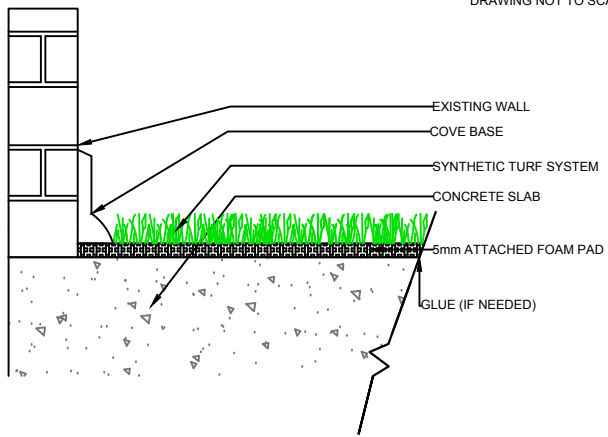

DRAWING NOT TO SCALE

CURB

WALL

EQUIPMENT

EQUIPMENT

LA JOLLA
PL921

GrassTex
 Transforming Turf Technology
 WWW.GRASS-TEX.COM
 800-544-0439