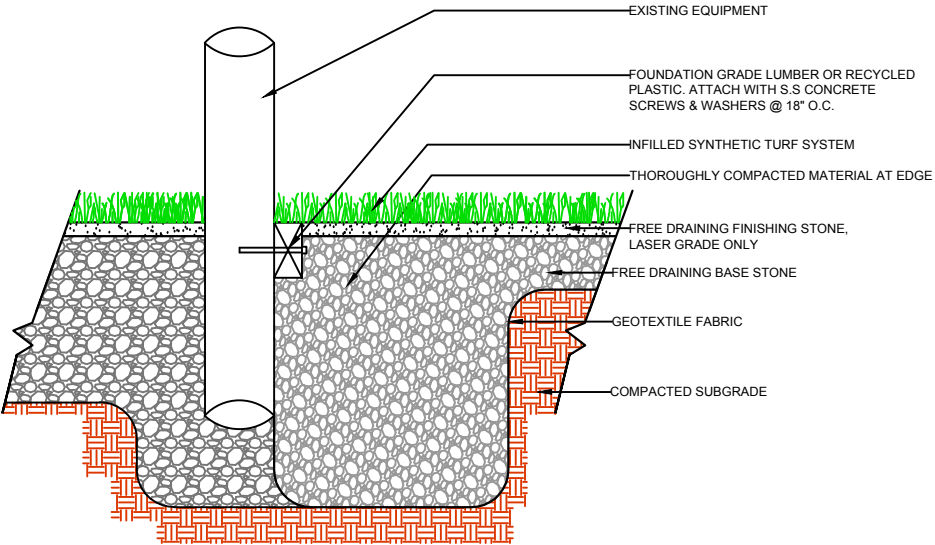

DRAWING NOT TO SCALE

CURB

WALL

EQUIPMENT

EQUIPMENT

MIRAGE
PL906

GrassTex
 Transforming Turf Technology
 www.GRASS-TEX.COM
 800-544-0439