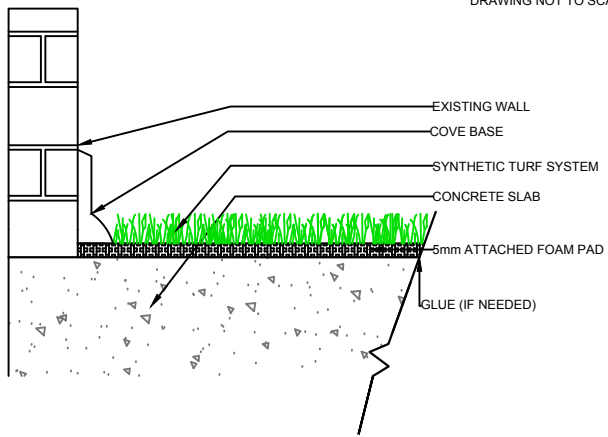

DRAWING NOT TO SCALE

CURB

WALL

EQUIPMENT

EQUIPMENT

MIRAGE
PL906

GrassTex
 Transforming Turf Technology
 www.GRASS-TEX.COM
 800-544-0439