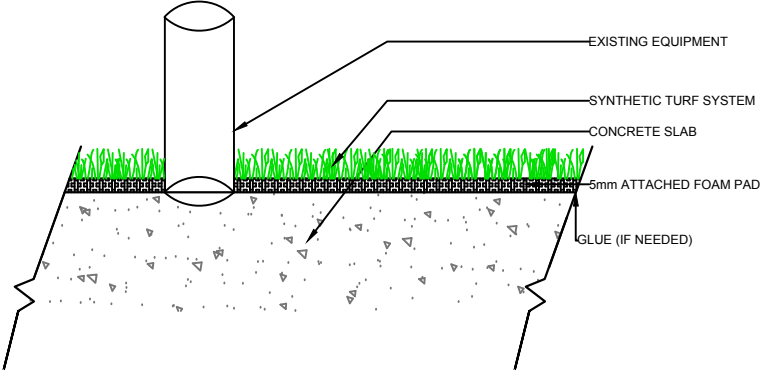

DRAWING NOT TO SCALE

CURB

WALL

EQUIPMENT

EQUIPMENT

MIRAGE
PL906

GrassTex
 Transforming Turf Technology
 www.GRASS-TEX.COM
 800-544-0439