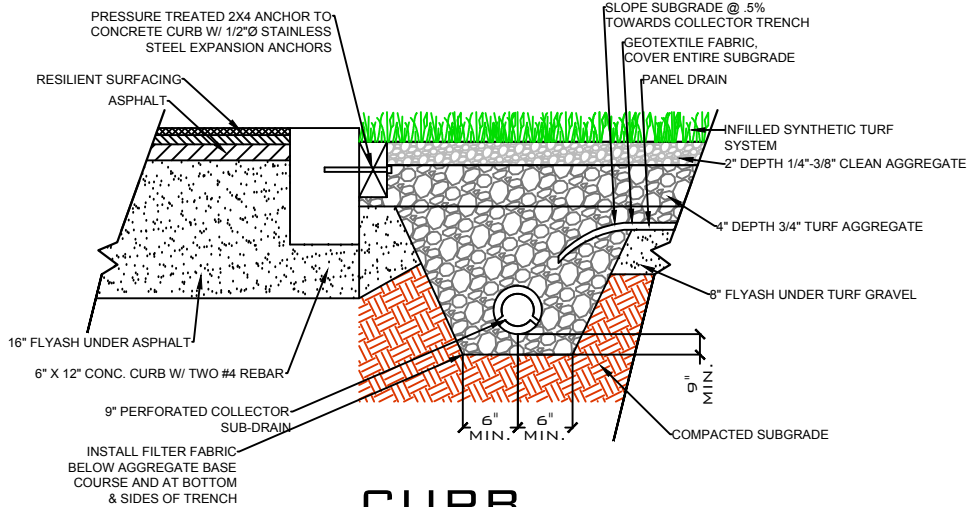

DRAWING NOT TO SCALE

CURB

WALL

EQUIPMENT

EQUIPMENT

MIRAGE
PL906

GrassTex
 Transforming Turf Technology
 www.GRASS-TEX.COM
 800-544-0439