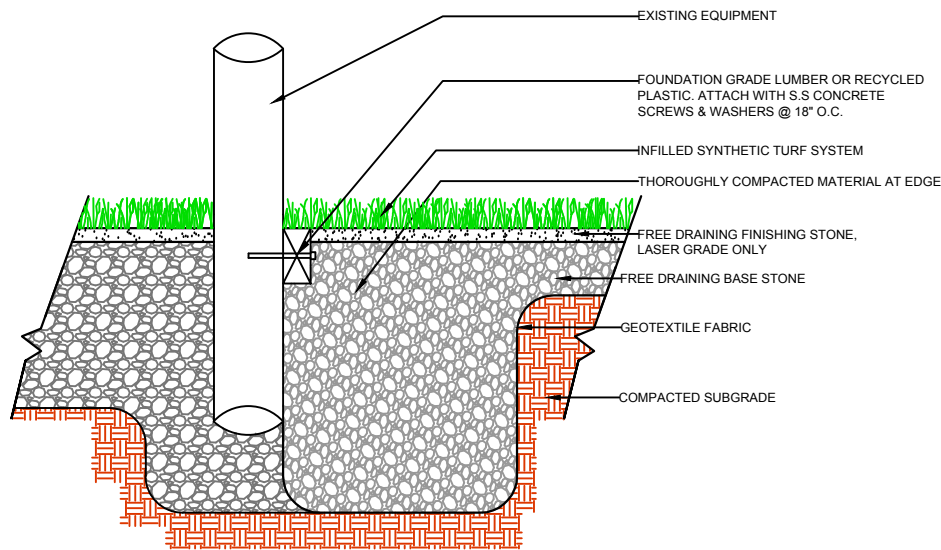

CURB

WALL

EQUIPMENT

EQUIPMENT

**MONEY PUTT
PL308**

GrassTex
 Transforming Turf Technology
 www.GRASS-TEX.COM
 800-544-0439