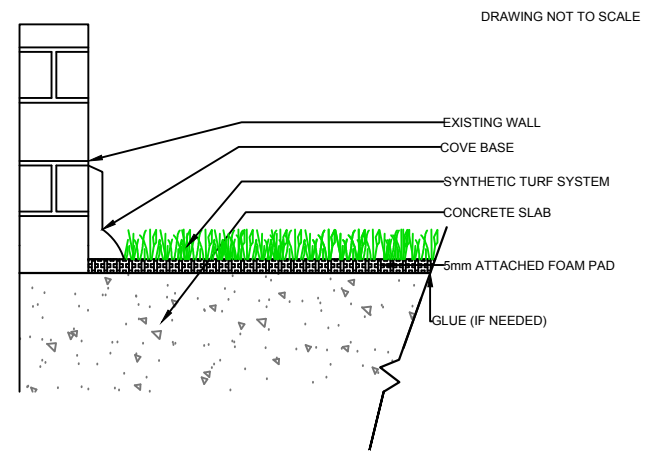

CURB

WALL

EQUIPMENT

EQUIPMENT

**MONEY PUTT
PL308**

GrassTex
 Transforming Turf Technology
 www.GRASS-TEX.COM
 800-544-0439