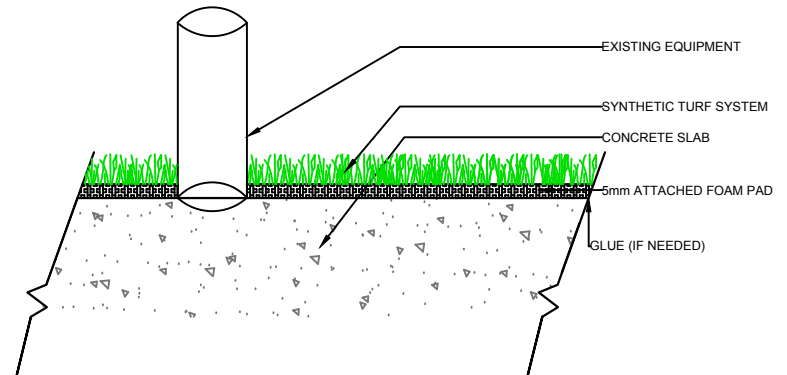

CURB

WALL

EQUIPMENT

EQUIPMENT

**MONEY PUTT
PL308**

GrassTex
 Transforming Turf Technology
 www.GRASS-TEX.COM
 800-544-0439