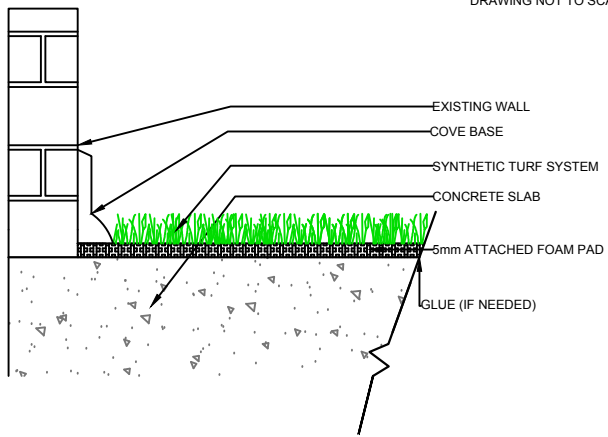

DRAWING NOT TO SCALE

CURB

WALL

EQUIPMENT

EQUIPMENT

PERFECT PUTT PL-77

GrassTex
 Transforming Turf Technology
 www.GRASS-TEX.COM
 800-544-0439