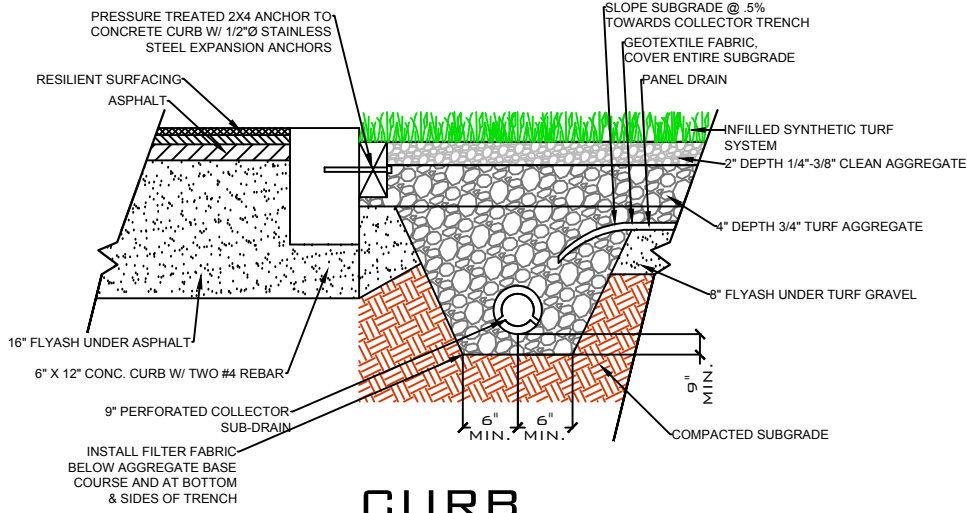

DRAWING NOT TO SCALE

CURB

WALL

EQUIPMENT

EQUIPMENT

PERFECT PUTT PL-77

GrassTex
 Transforming Turf Technology
 www.GRASS-TEX.COM
 800-544-0439