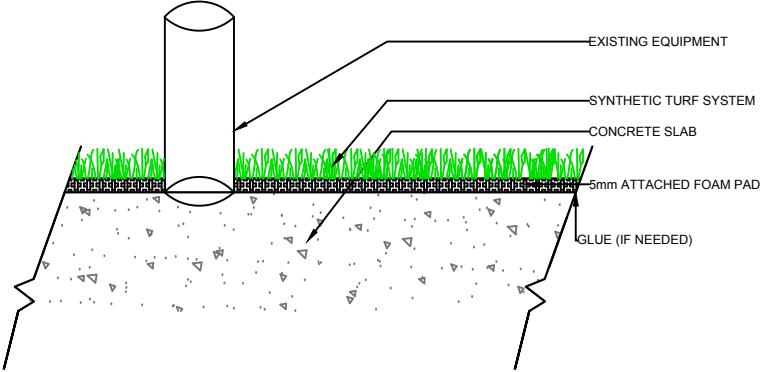

DRAWING NOT TO SCALE

CURB

WALL

EQUIPMENT

EQUIPMENT

PERFECT PUTT PL-77

GrassTex
 Transforming Turf Technology
 www.GRASS-TEX.COM
 800-544-0439