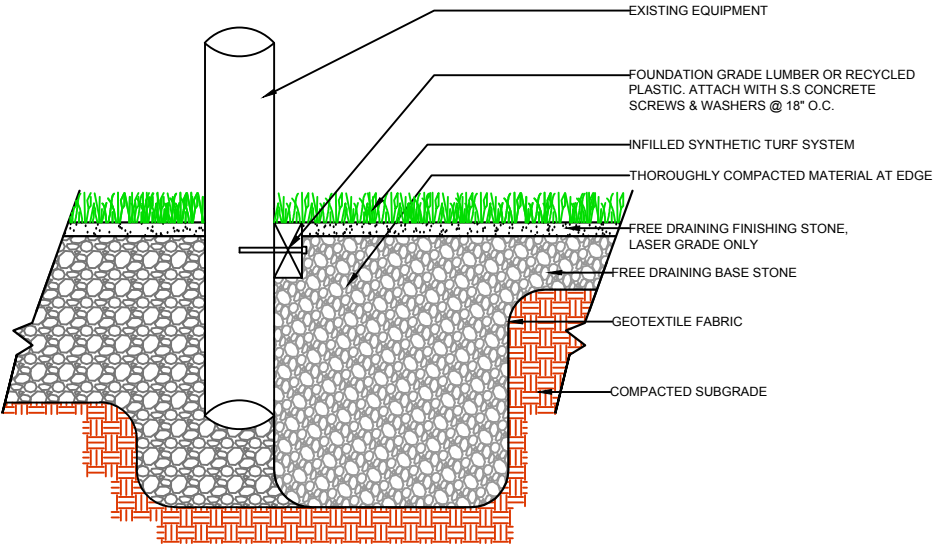

DRAWING NOT TO SCALE

CURB

WALL

EQUIPMENT

EQUIPMENT

PERFECT PUTT PL-77

GrassTex
 Transforming Turf Technology
 www.GRASS-TEX.COM
 800-544-0439