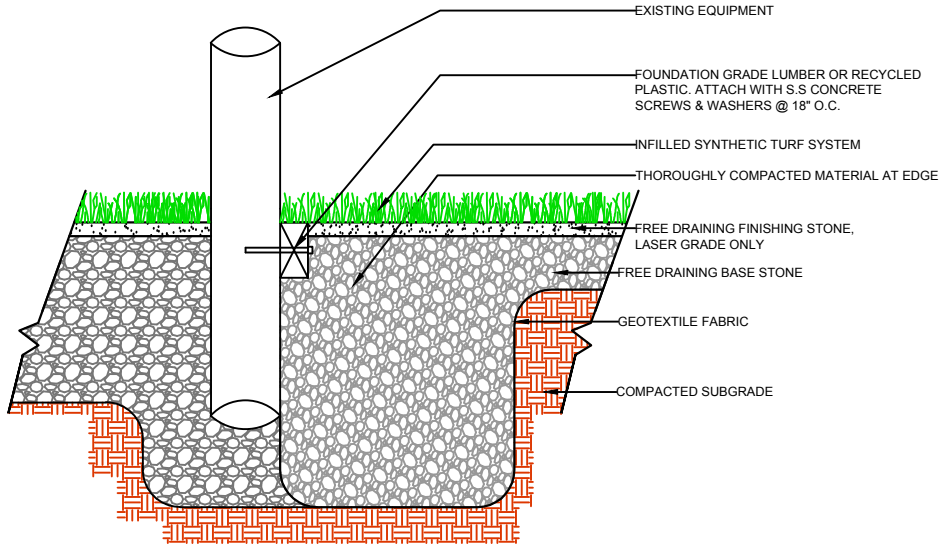

**CURB**

**WALL**

**EQUIPMENT**

**EQUIPMENT**

PET HEAVEN  
PL928

**GrassTex**  
 Transforming Turf Technology  
 WWW.GRASS-TEX.COM  
 800-544-0439