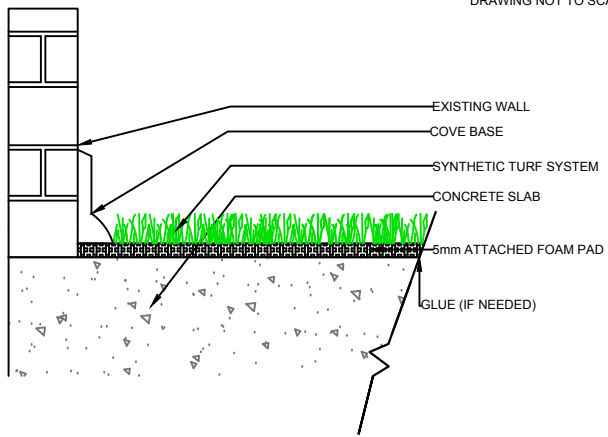

**CURB**

**WALL**

**EQUIPMENT**

**EQUIPMENT**

PET HEAVEN  
PL928

**GrassTex**  
 Transforming Turf Technology  
 WWW.GRASS-TEX.COM  
 800-544-0439