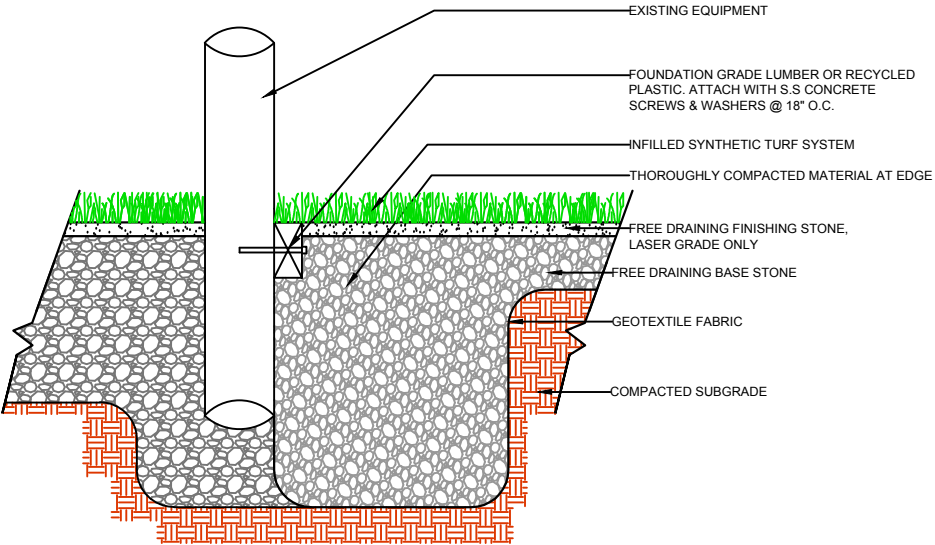

DRAWING NOT TO SCALE

CURB

WALL

EQUIPMENT

EQUIPMENT

PINE ISLE
PL901

GrassTex
 Transforming Turf Technology
 www.GRASS-TEX.COM
 800-544-0439