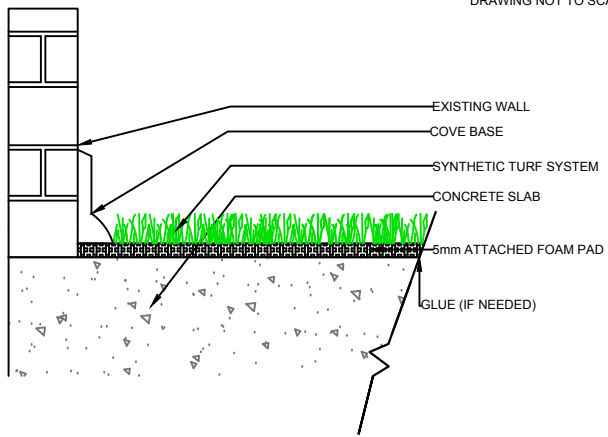

DRAWING NOT TO SCALE

CURB

WALL

EQUIPMENT

EQUIPMENT

PINE ISLE
PL901

GrassTex
 Transforming Turf Technology
 www.GRASS-TEX.COM
 800-544-0439