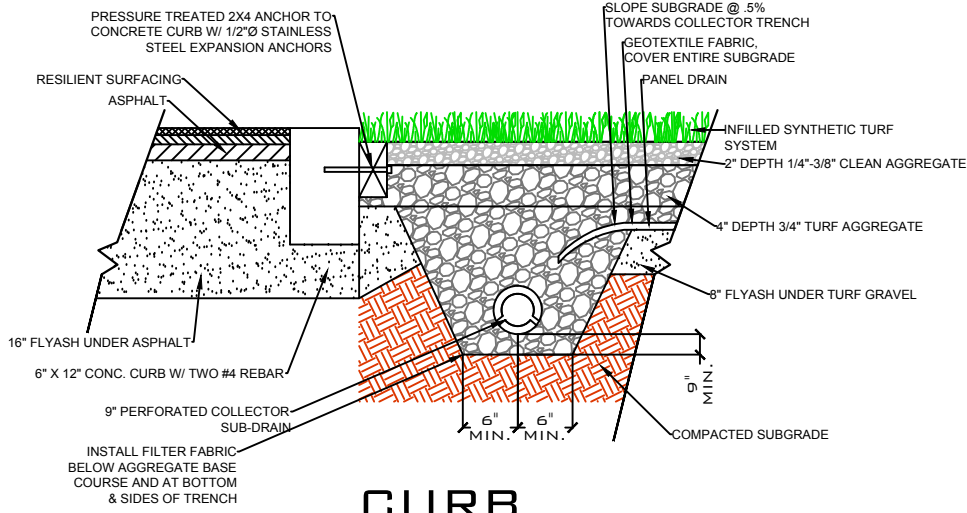

DRAWING NOT TO SCALE

CURB

WALL

EQUIPMENT

EQUIPMENT

PINE ISLE PL901

GrassTex
 Transforming Turf Technology
 www.GRASS-TEX.COM
 800-544-0439