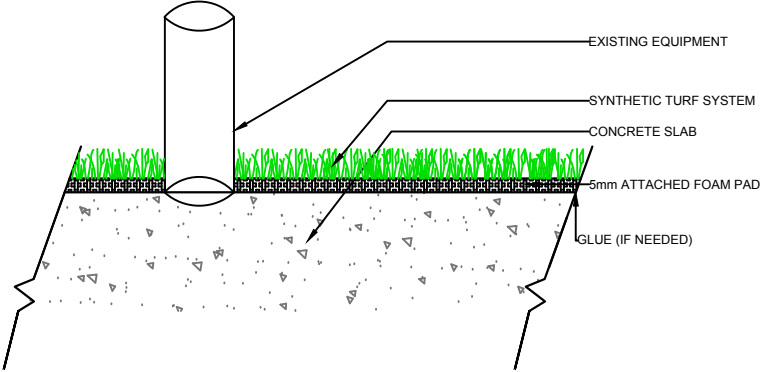

DRAWING NOT TO SCALE

CURB

WALL

EQUIPMENT

EQUIPMENT

PINE ISLE
PL901

GrassTex
 Transforming Turf Technology
 www.GRASS-TEX.COM
 800-544-0439