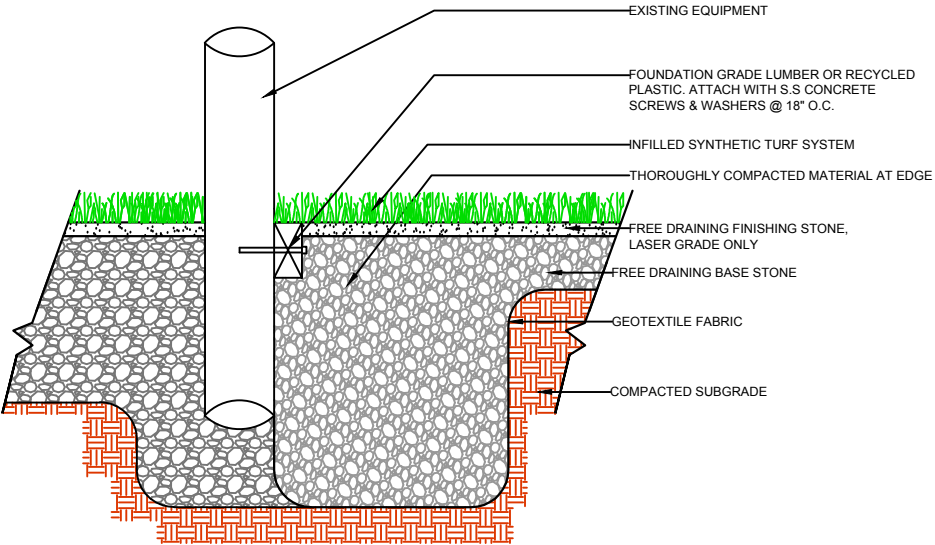

DRAWING NOT TO SCALE

CURB

WALL

EQUIPMENT

EQUIPMENT

PINE ISLE PL901

GrassTex
 Transforming Turf Technology
 www.GRASS-TEX.COM
 800-544-0439