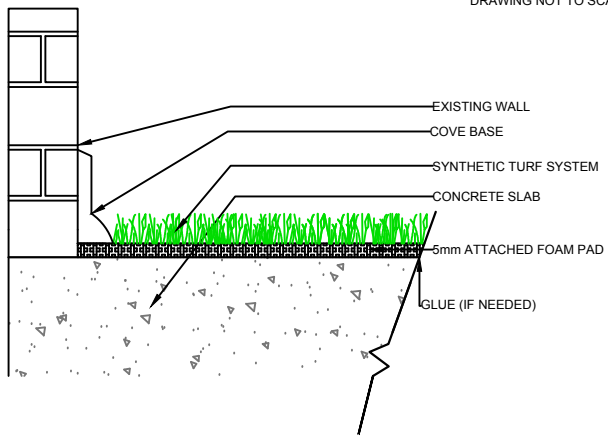

DRAWING NOT TO SCALE

CURB

WALL

EQUIPMENT

EQUIPMENT

PINE ISLE PL901

GrassTex
 Transforming Turf Technology
 www.GRASS-TEX.COM
 800-544-0439