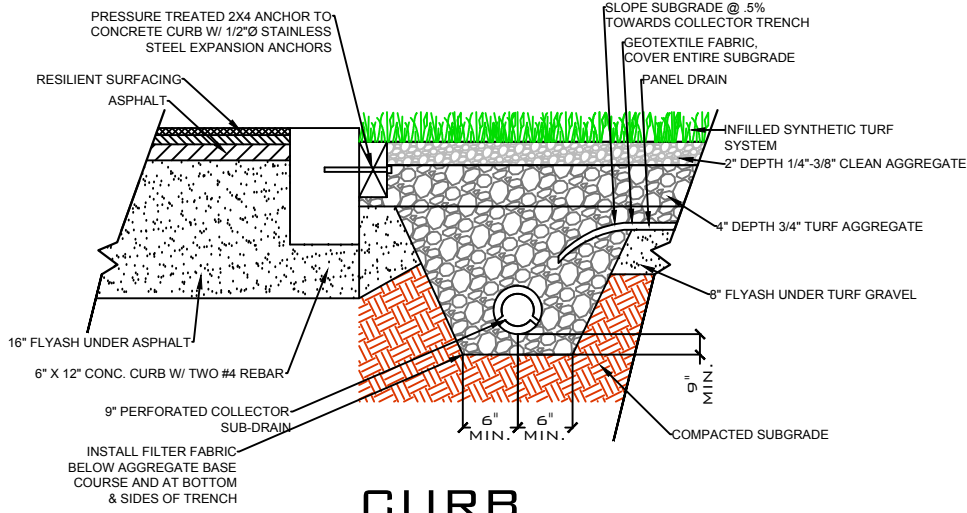

DRAWING NOT TO SCALE

CURB

WALL

EQUIPMENT

EQUIPMENT

PINE ISLE
PL901

GrassTex
 Transforming Turf Technology
 www.GRASS-TEX.COM
 800-544-0439