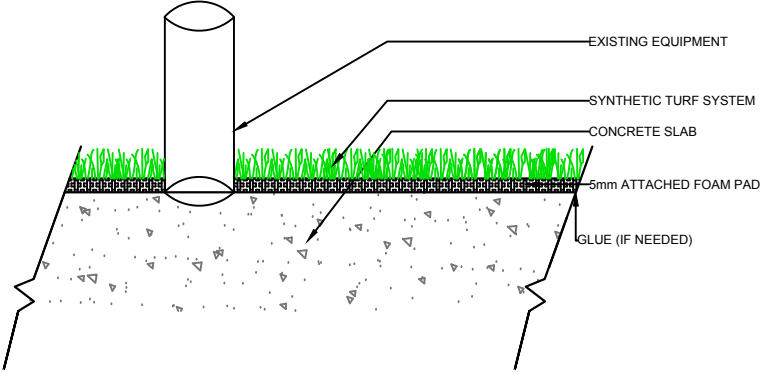

DRAWING NOT TO SCALE

CURB

WALL

EQUIPMENT

EQUIPMENT

PINE ISLE PL901

GrassTex
 Transforming Turf Technology
 www.GRASS-TEX.COM
 800-544-0439