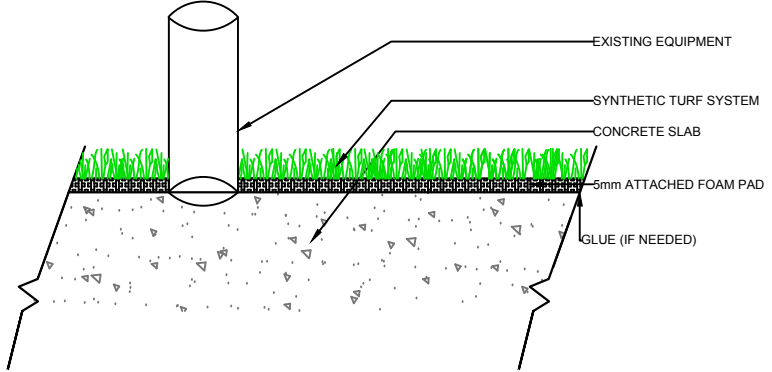

CURB

WALL

EQUIPMENT

EQUIPMENT

**PLAY TIME
PL929**

GrassTex
 Transforming Turf Technology
 www.GRASS-TEX.COM
 800-544-0439