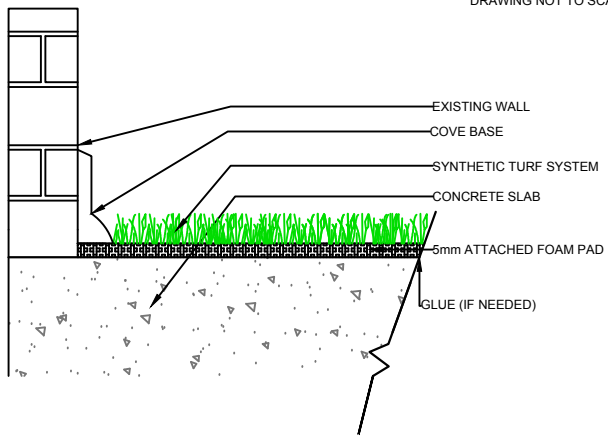

CURB

WALL

EQUIPMENT

EQUIPMENT

**PLAY TIME
PL929**

GrassTex
 Transforming Turf Technology
 www.GRASS-TEX.COM
 800-544-0439