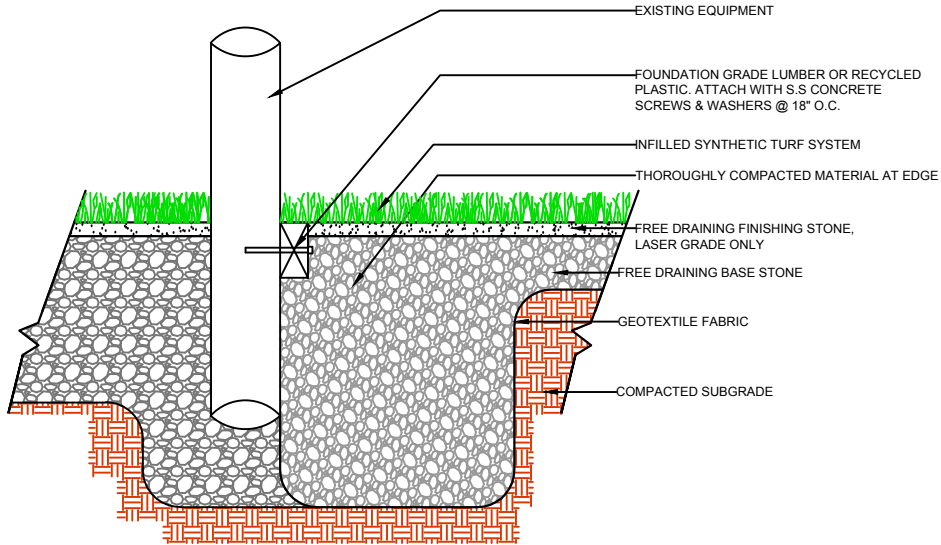

CURB

WALL

EQUIPMENT

EQUIPMENT

**PLAY TIME
PL929**

GrassTex
 Transforming Turf Technology
 www.GRASS-TEX.COM
 800-544-0439