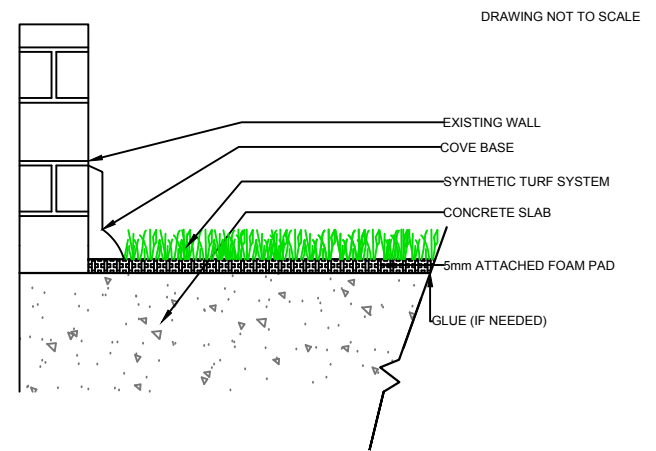

CURB

WALL

EQUIPMENT

EQUIPMENT

**RANGE TURF II
PL322**

GrassTex
 Transforming Turf Technology
 WWW.GRASS-TEX.COM
 800-544-0439