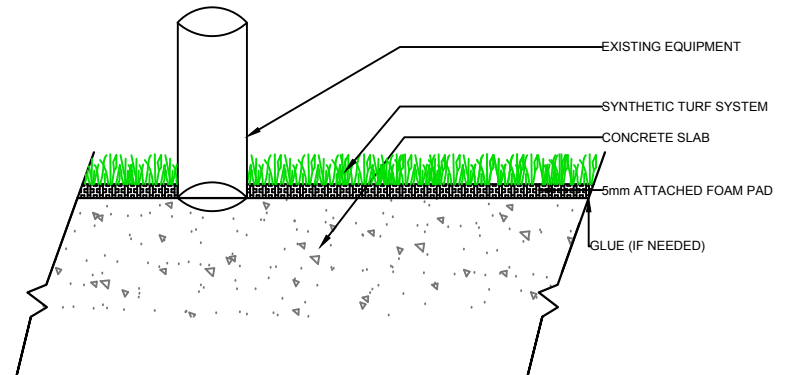

CURB

WALL

EQUIPMENT

EQUIPMENT

**RANGE TURF II
PL322**

GrassTex
 Transforming Turf Technology
 WWW.GRASS-TEX.COM
 800-544-0439