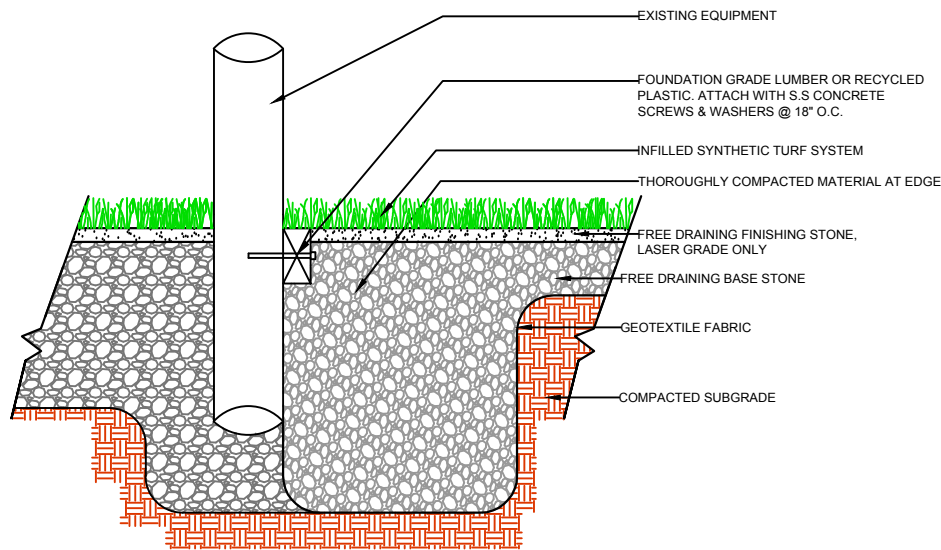

CURB

WALL

EQUIPMENT

EQUIPMENT

**RANGE TURF II
PL322**

GrassTex
 Transforming Turf Technology
 WWW.GRASS-TEX.COM
 800-544-0439