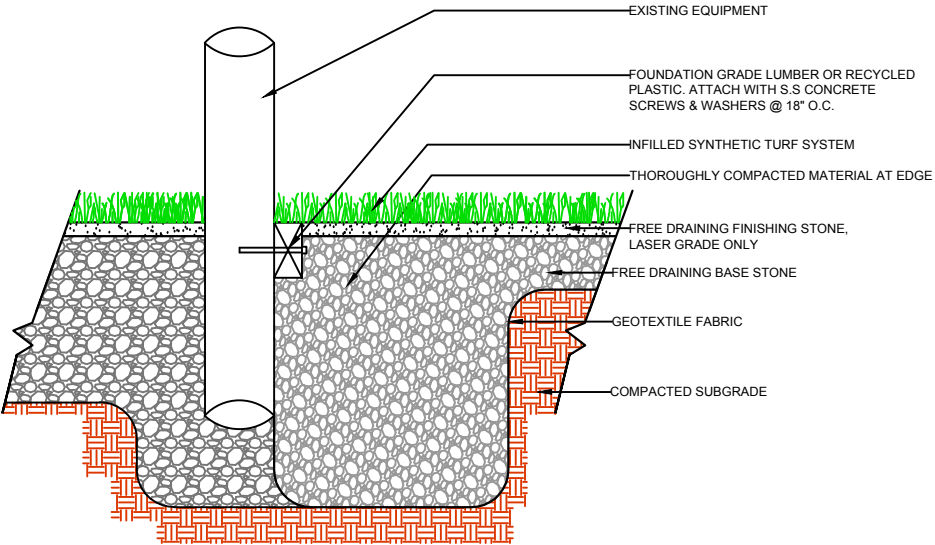

DRAWING NOT TO SCALE

**CURB**

**WALL**

**EQUIPMENT**

**EQUIPMENT**

RODEO DRIVE  
PL925

**GrassTex**  
 Transforming Turf Technology  
 WWW.GRASS-TEX.COM  
 800-544-0439