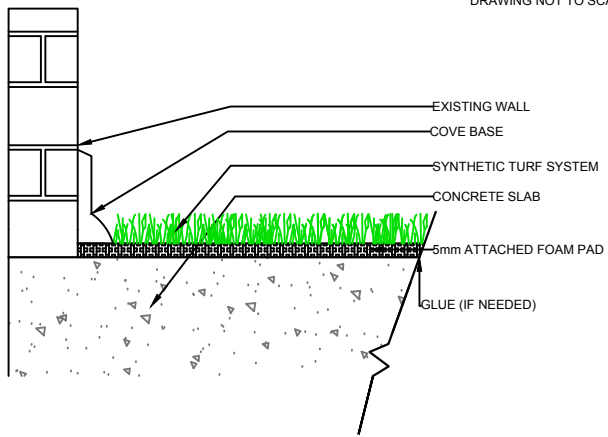

DRAWING NOT TO SCALE

CURB

WALL

EQUIPMENT

EQUIPMENT

RODEO DRIVE
PL925

GrassTex
 Transforming Turf Technology
 WWW.GRASS-TEX.COM
 800-544-0439