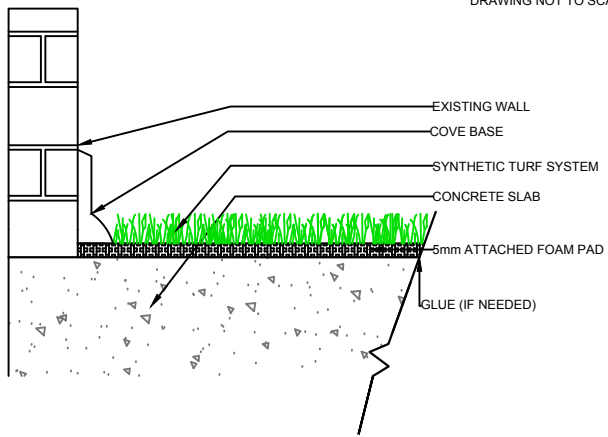

DRAWING NOT TO SCALE

**CURB**

**WALL**

**EQUIPMENT**

**EQUIPMENT**

RODEO DRIVE  
PL925

**GrassTex**  
 Transforming Turf Technology  
 WWW.GRASS-TEX.COM  
 800-544-0439