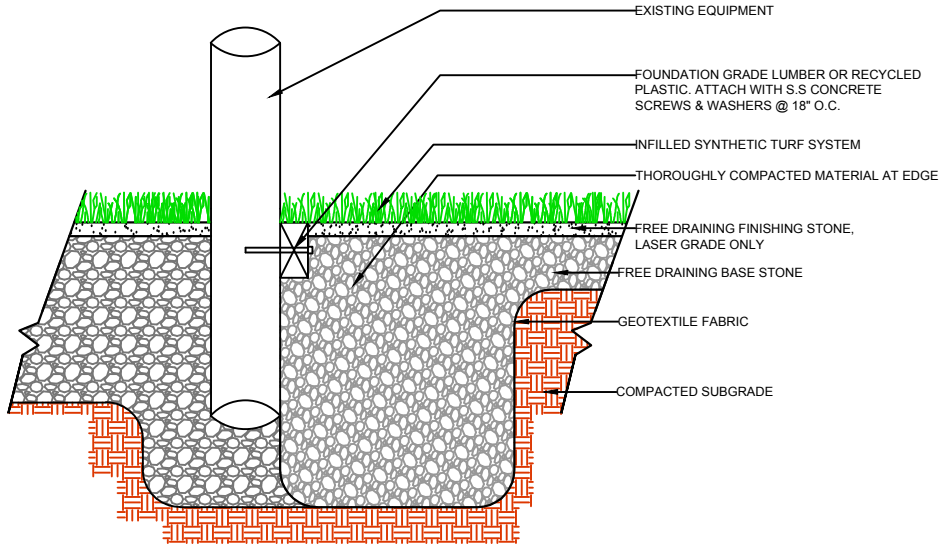

DRAWING NOT TO SCALE

CURB

WALL

EQUIPMENT

EQUIPMENT

RODEO DRIVE
PL925

GrassTex
 Transforming Turf Technology
 WWW.GRASS-TEX.COM
 800-544-0439