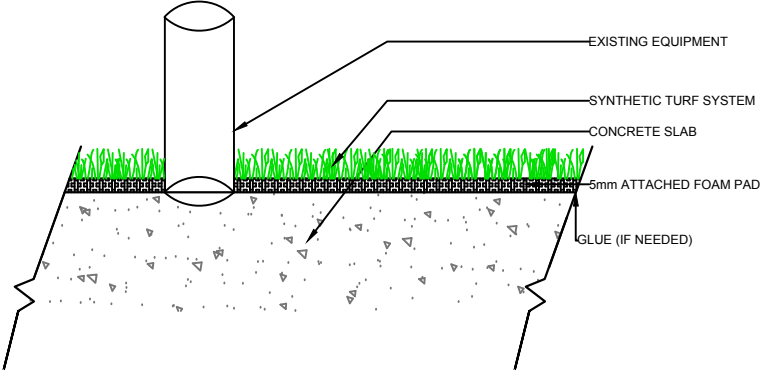

DRAWING NOT TO SCALE

**CURB**

**WALL**

**EQUIPMENT**

**EQUIPMENT**

RODEO DRIVE  
PL925

**GrassTex**  
 Transforming Turf Technology  
 WWW.GRASS-TEX.COM  
 800-544-0439