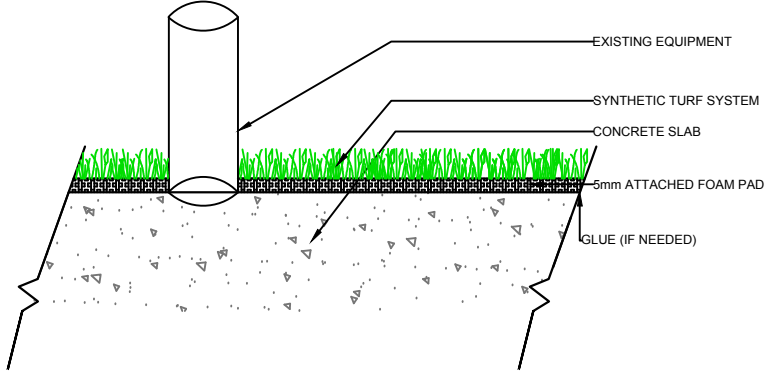

DRAWING NOT TO SCALE

CURB

WALL

EQUIPMENT

EQUIPMENT

RODEO DRIVE
PL925

GrassTex
 Transforming Turf Technology
 WWW.GRASS-TEX.COM
 800-544-0439