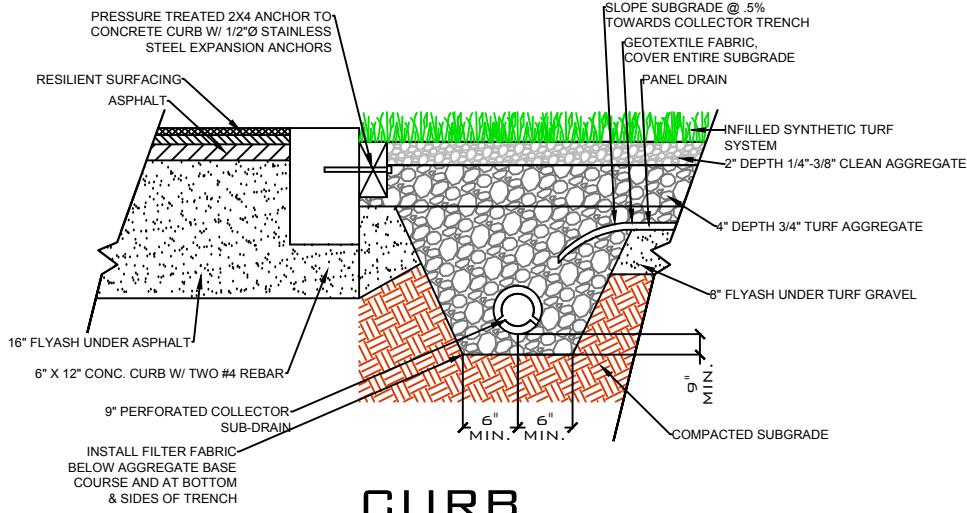

DRAWING NOT TO SCALE

CURB

WALL

EQUIPMENT

EQUIPMENT

RODEO DRIVE
PL925

GrassTex
 Transforming Turf Technology
 WWW.GRASS-TEX.COM
 800-544-0439