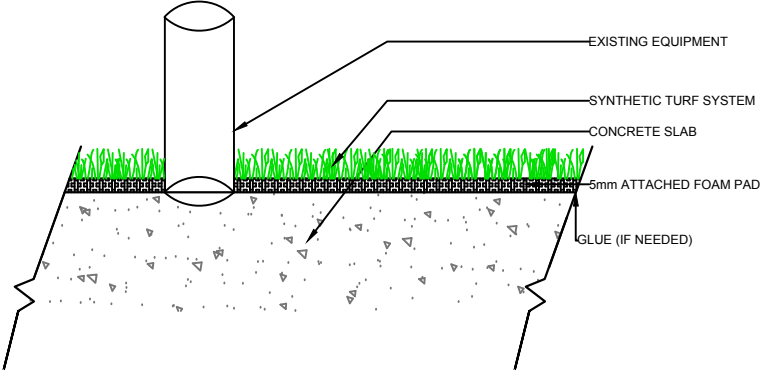

DRAWING NOT TO SCALE

CURB

WALL

EQUIPMENT

EQUIPMENT

**SOFT LANDING
PL926**

GrassTex
 Transforming Turf Technology
 www.GRASS-TEX.COM
 800-544-0439