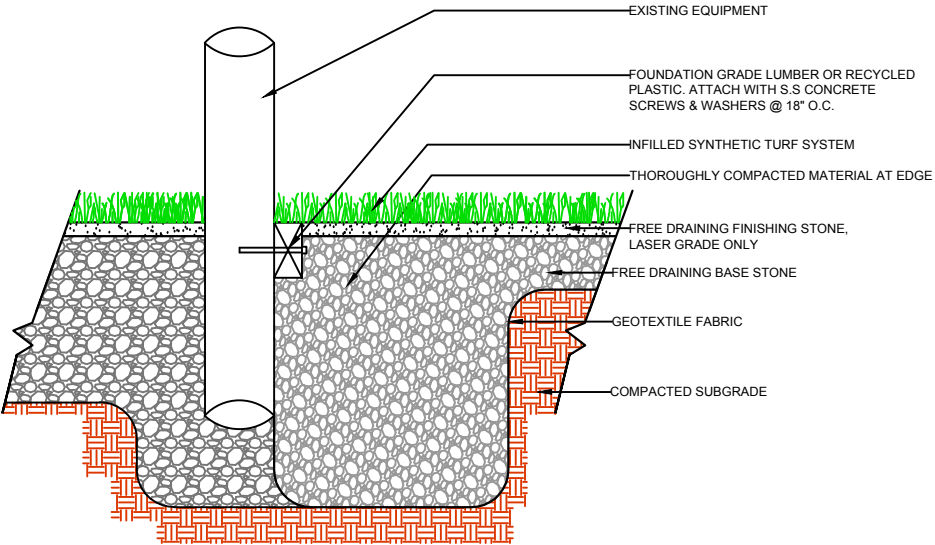

DRAWING NOT TO SCALE

CURB

WALL

EQUIPMENT

EQUIPMENT

**SOFT LANDING
PL926**

GrassTex
 Transforming Turf Technology
 www.GRASS-TEX.COM
 800-544-0439