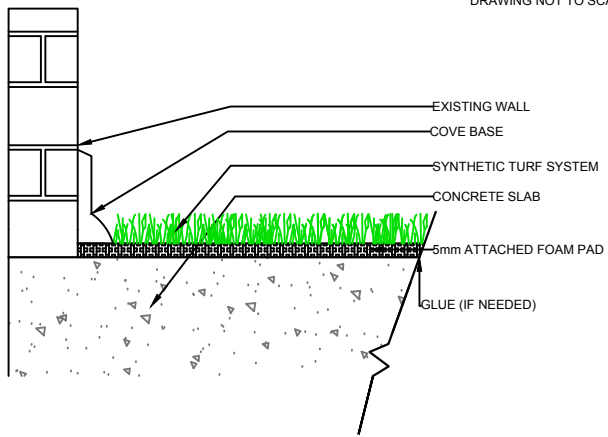

DRAWING NOT TO SCALE

CURB

WALL

EQUIPMENT

EQUIPMENT

**SOFT LANDING
PL926**

GrassTex
 Transforming Turf Technology
 www.GRASS-TEX.COM
 800-544-0439