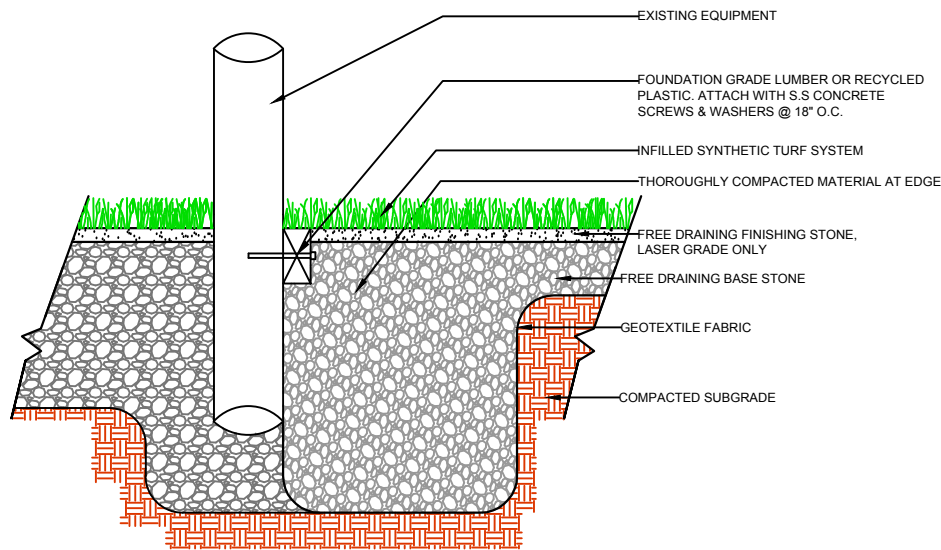

CURB

WALL

EQUIPMENT

EQUIPMENT

**TROON
PL923**

GrassTex
 Transforming Turf Technology
 WWW.GRASS-TEX.COM
 800-544-0439