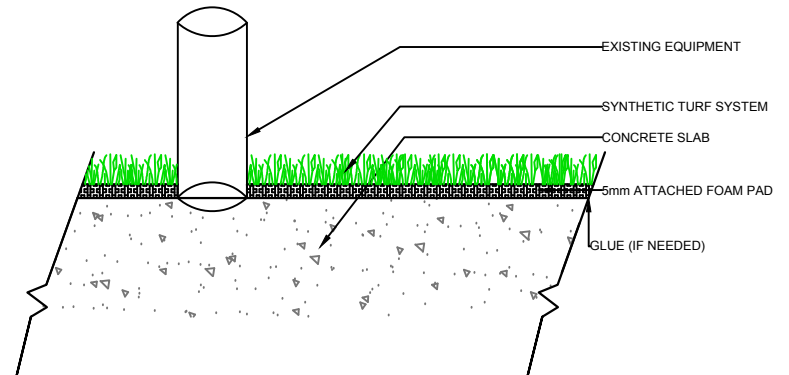

CURB

WALL

EQUIPMENT

EQUIPMENT

**TROON
PL923**

GrassTex
 Transforming Turf Technology
 WWW.GRASS-TEX.COM
 800-544-0439