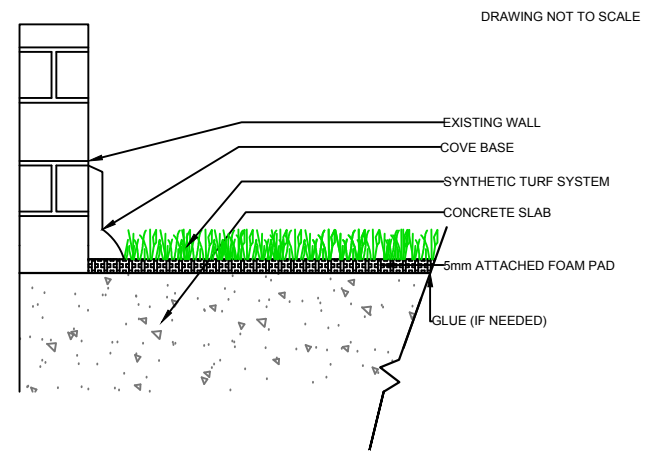

CURB

WALL

EQUIPMENT

EQUIPMENT

**TROON
PL923**

GrassTex
 Transforming Turf Technology
 WWW.GRASS-TEX.COM
 800-544-0439