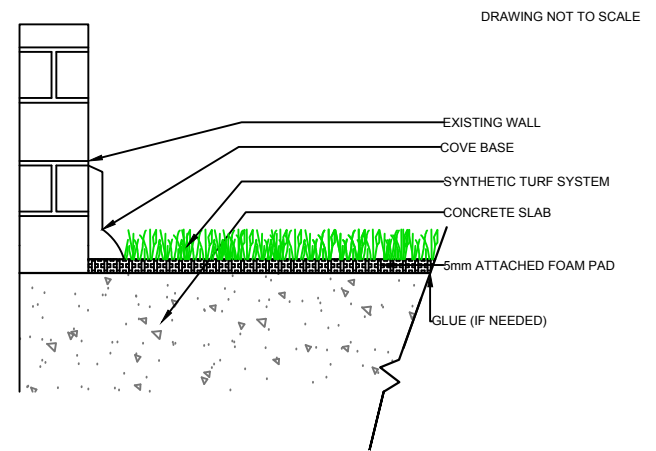

CURB

WALL

EQUIPMENT

EQUIPMENT

**TRUE TURF
PL307**

GrassTex
 Transforming Turf Technology
 www.GRASS-TEX.com
 800-544-0439