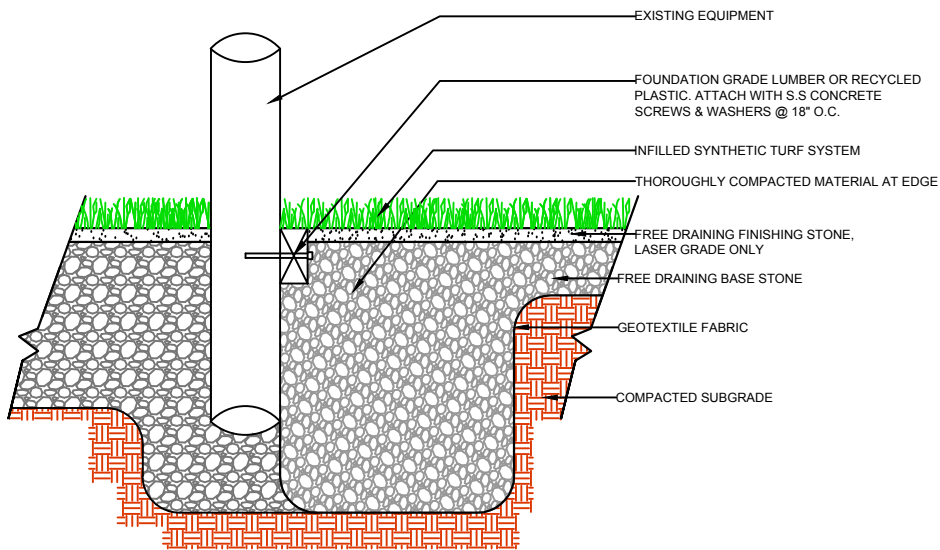

CURB

WALL

EQUIPMENT

EQUIPMENT

**TRUE TURF
PL307**

GrassTex
 Transforming Turf Technology
 www.GRASS-TEX.com
 800-544-0439