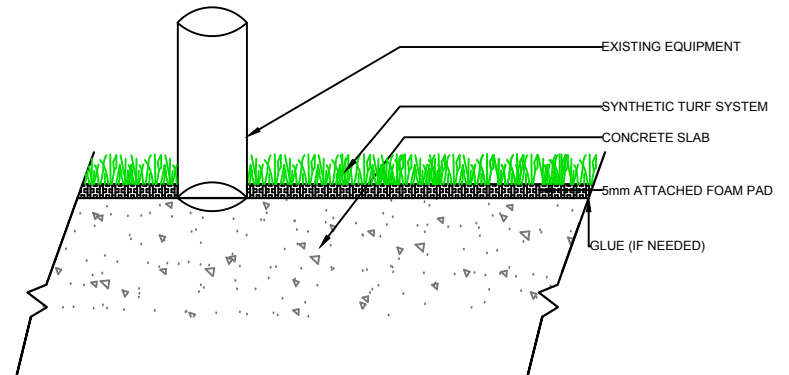

CURB

WALL

EQUIPMENT

EQUIPMENT

**TRUE TURF
PL307**

GrassTex
 Transforming Turf Technology
 www.GRASS-TEX.com
 800-544-0439