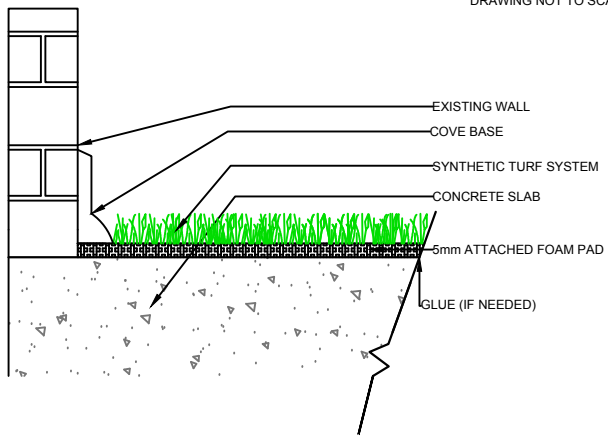

DRAWING NOT TO SCALE

CURB

WALL

EQUIPMENT

EQUIPMENT

VELOCITY AT740

**GrassTex**  
 Transforming Turf Technology  
 www.GRASS-TEX.COM  
 800-544-0439