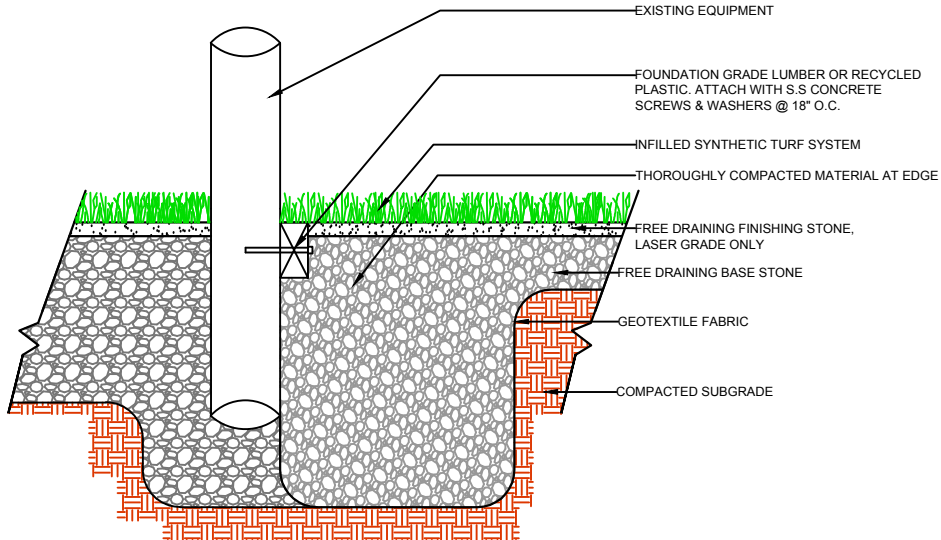

DRAWING NOT TO SCALE

CURB

WALL

EQUIPMENT

EQUIPMENT

VELOCITY AT740

**GrassTex**  
 Transforming Turf Technology  
 www.GRASS-TEX.COM  
 800-544-0439