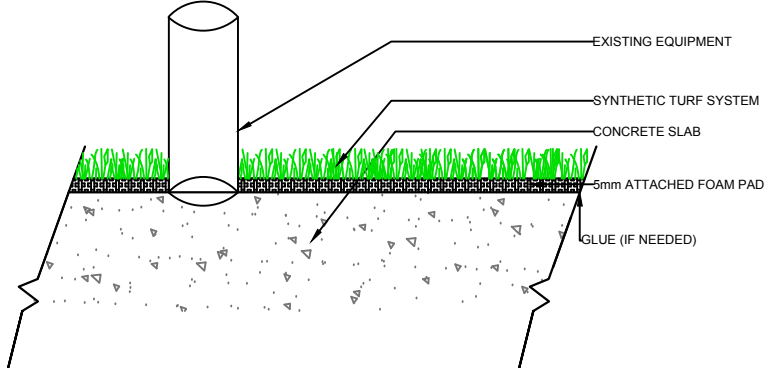

DRAWING NOT TO SCALE

CURB

WALL

EQUIPMENT

EQUIPMENT

VELOCITY AT740

**GrassTex**  
 Transforming Turf Technology  
 www.GRASS-TEX.COM  
 800-544-0439