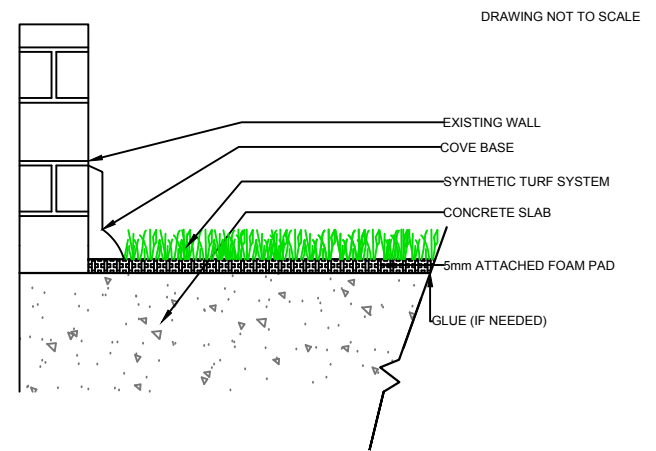

**CURB**

**WALL**

**EQUIPMENT**

**EQUIPMENT**

**ONE PUTT  
PL306**

**GrassTex**  
 Transforming Turf Technology  
 WWW.GRASS-TEX.COM  
 800-544-0439