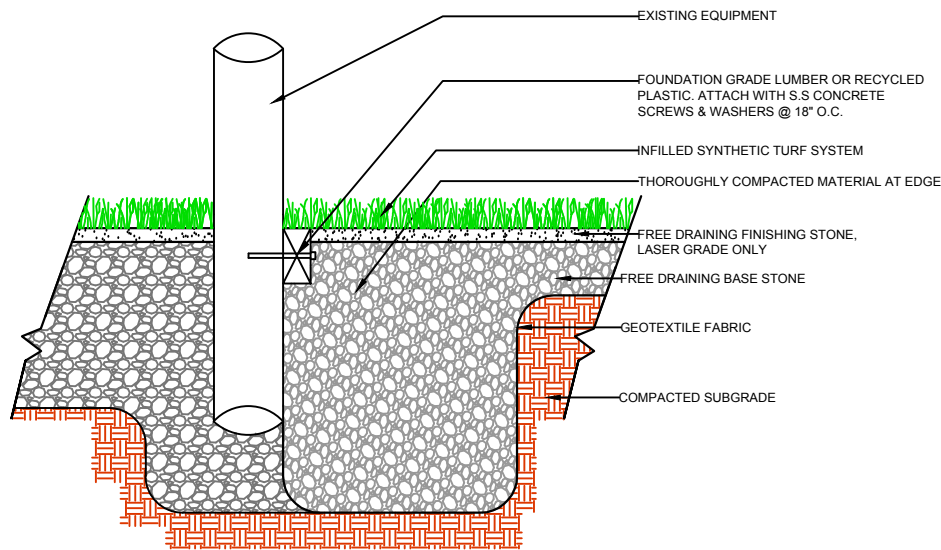

**CURB**

**WALL**

**EQUIPMENT**

**EQUIPMENT**

**ONE PUTT  
PL306**

**GrassTex**  
 Transforming Turf Technology  
 WWW.GRASS-TEX.COM  
 800-544-0439