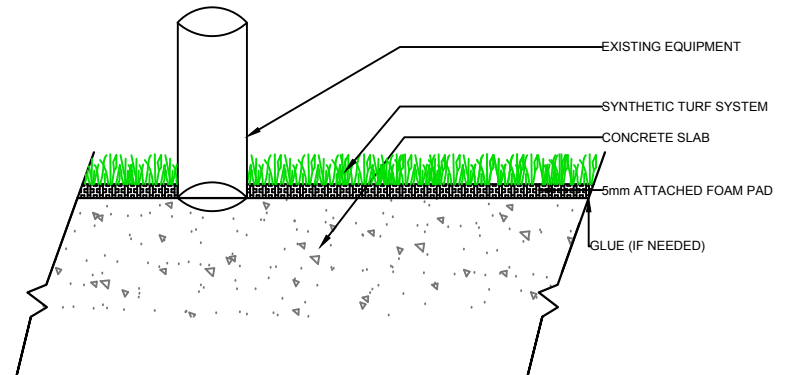

**CURB**

**WALL**

**EQUIPMENT**

**EQUIPMENT**

**ONE PUTT  
PL306**

**GrassTex**  
 Transforming Turf Technology  
 WWW.GRASS-TEX.COM  
 800-544-0439